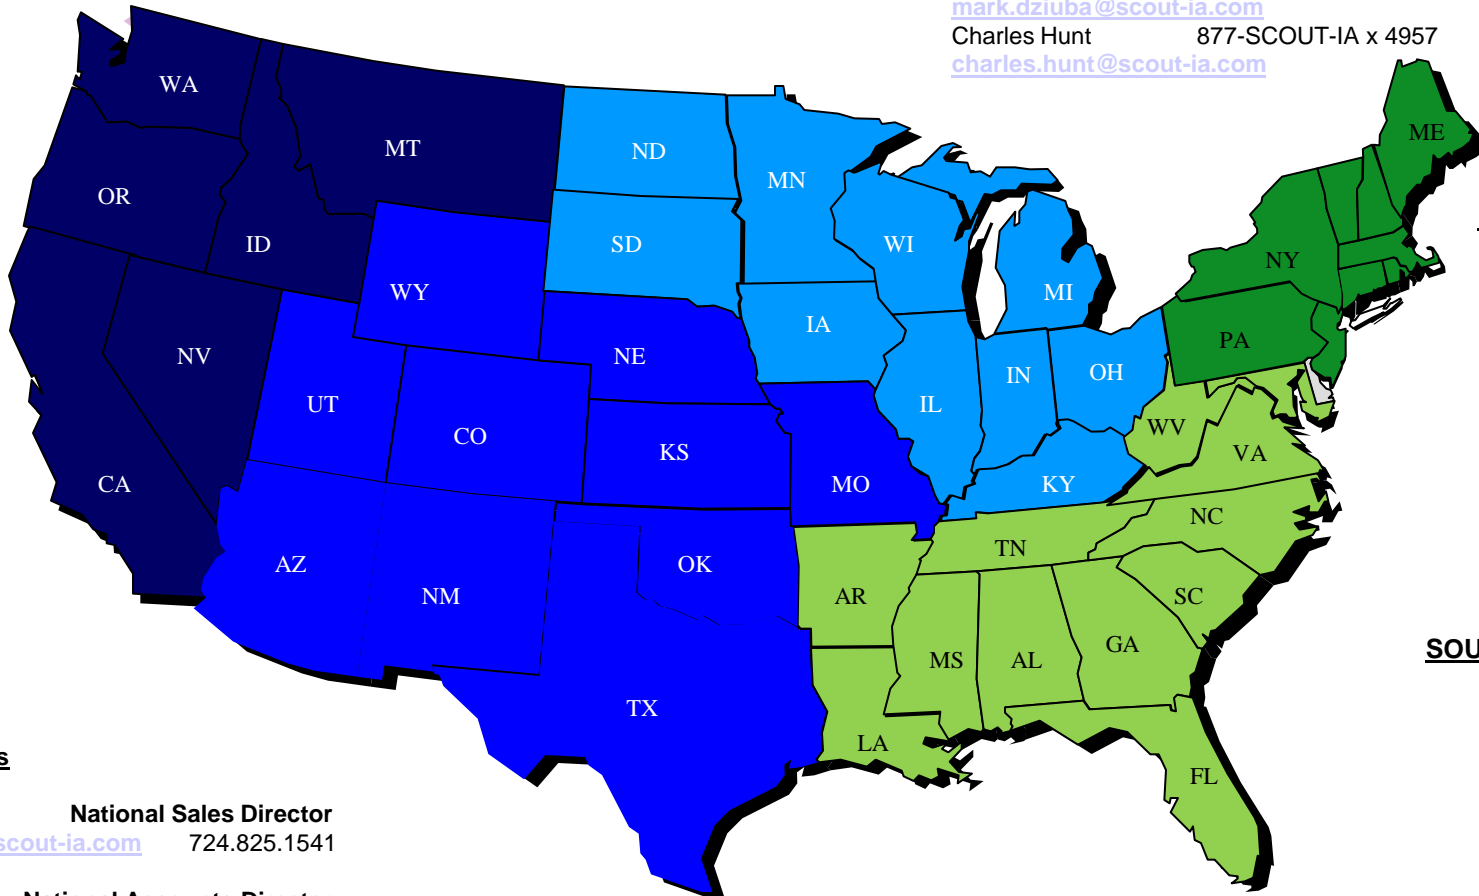

Southeast

Mark Dziuba *** 678.428.8459
mark.dziuba@scout-ia.com
 Charles Hunt 877-SCOUT-IA x 4957
charles.hunt@scout-ia.com

WEST*
 HI
 AK

EAST**

- VT
- MA
- CT
- RI
- NJ
- DE
- NH

SOUTHEAST***

- MD
- DC

National Contacts